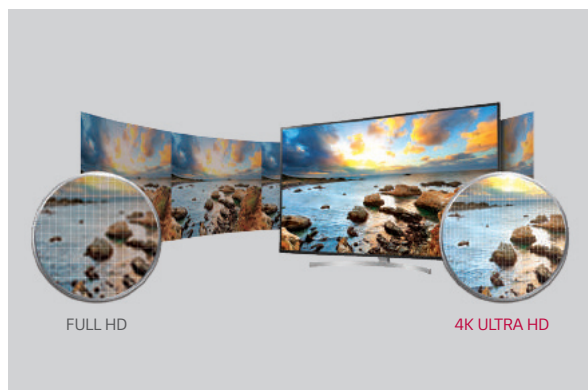

Cruise Stateroom and Crew Cabin Pro:Centric® Smart TVs

UR772V | UT782V | LN662V | LN660V Series

Provide your guests and crew with the interactive smart solution, Pro:Centric Smart, for a superior viewing experience. LG cruise stateroom and crew cabin TVs enable you to customize and create your own content with SDK tools, preloaded apps and content management software (Pro:Centric V and Pro:Centric Direct). Also, Ultra HD picture quality with high dynamic range (HDR) and guest-centric technologies increase viewers' satisfaction and leave a lasting impression.

Cruise Stateroom and Crew Cabin Pro:Centric® Smart TVs

UR772V | UT782V | LN662V | LN660V Series

KEY FEATURES

Conformal Coating

The UT782V and LT662V Series have been designed with the LG conformal coating to provide additional protection to circuit boards in harsh environments. Conformal coating on every major circuit board protects against dust and humidity.

Perfect Picture Quality and Color

Enjoy Full HD content in 4K Ultra HD quality with our 4K upscaler, which automatically upgrades Full HD content to Ultra HD. The UT782V and LT662V Series also deliver intense highlights, vivid colors and deep blacks due to their HDR 10 capability.