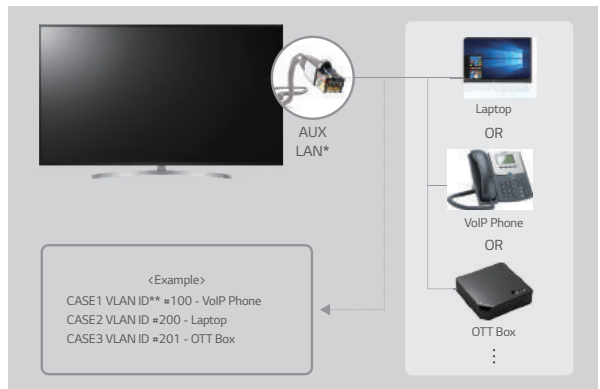

* Actual in-screen image may be different.

Pro:Idiom

DRM (digital rights management) technology unlocks access to premium content to help assure rapid and broad deployment of HDTV and other high-value digital content. DRM technology also prevents any illegal copying of content.

EZ-Manager

EZ-Manager provides a convenient installation function to automatically choose settings for the Pro:Centric TV without any extra configuration.

LAN out with VLAN (Virtual LAN) ID

Enhance the connectivity experience by overcoming space constraints. This feature enables users to manage a virtual LAN via the LAN out function to set the ID for each device in the TV menu.