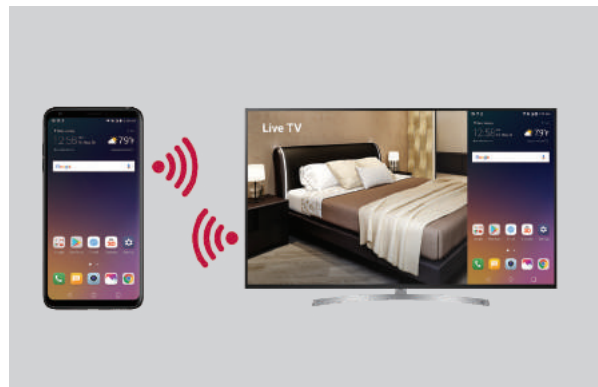

Bluetooth Sound Sync

Bluetooth Sound Sync enables users to listen to music playing on a mobile device* through TV speakers via Bluetooth connection.

* Supported devices for Bluetooth Sound Sync: Android (above v4.4 KitKat) / iOS-based mobile device.

Screen Share

Connect a smartphone or a laptop PC to TV via a Wi-Fi direct connection. The TV will display the device's screen, and guests can share their content and memories together.

Cruise Stateroom and Crew Cabin Pro:Centric® Smart TVs