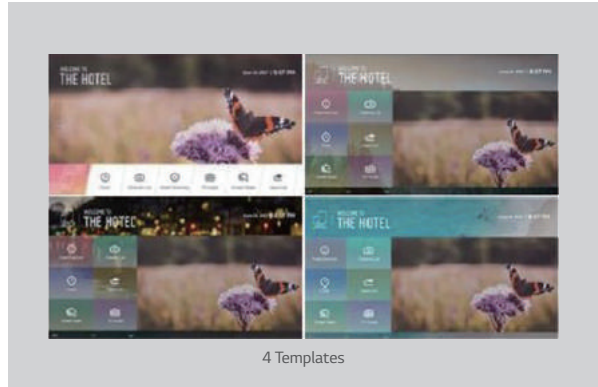

* AUX LAN (LAN out) ID. Set a VLAN ID to be assigned to external devices connected to the LAN out port. (An AUX LAN is used for assigning a VLAN ID.)
 ** VLAN ID: Create a separate virtual LAN group with ID (tagging).

Cruise Stateroom and Crew Cabin Pro:Centric® Smart TVs

UR772V | UT782V | LN662V | LN660V Series

HOSPITALITY AND SMART FEATURES

Smart Share

Smart Share allows users to share content more easily and quickly, simplifying the process and ensuring accuracy via the technologies' ability to search for content.

Quick Menu

You can enjoy LG's simple home menu solution, which provides editable welcome message, date/time and other frequently used menus in the form of a menu bar. These options can all be set with a remote control or USB, and guests are able to easily access the menus they want.